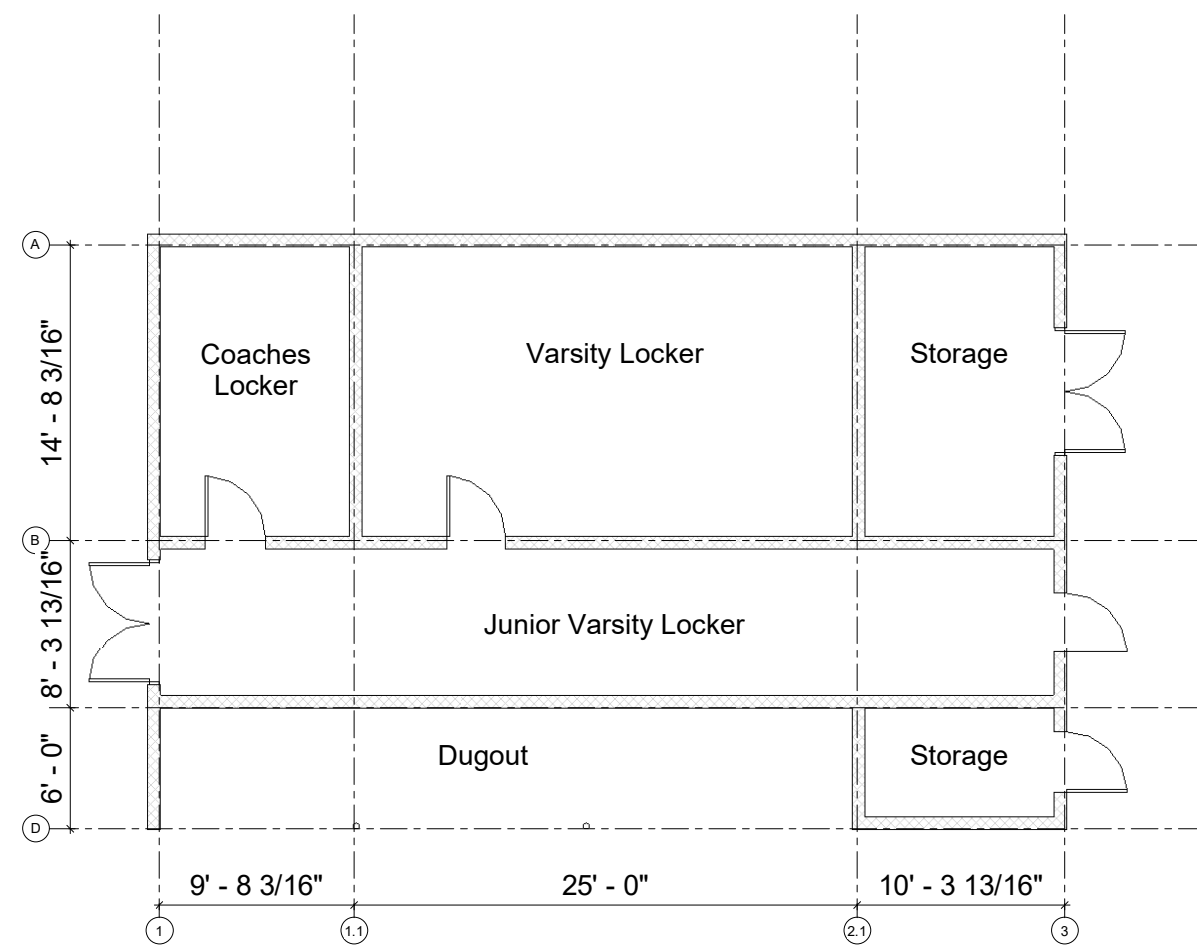

Existing Clubhouse