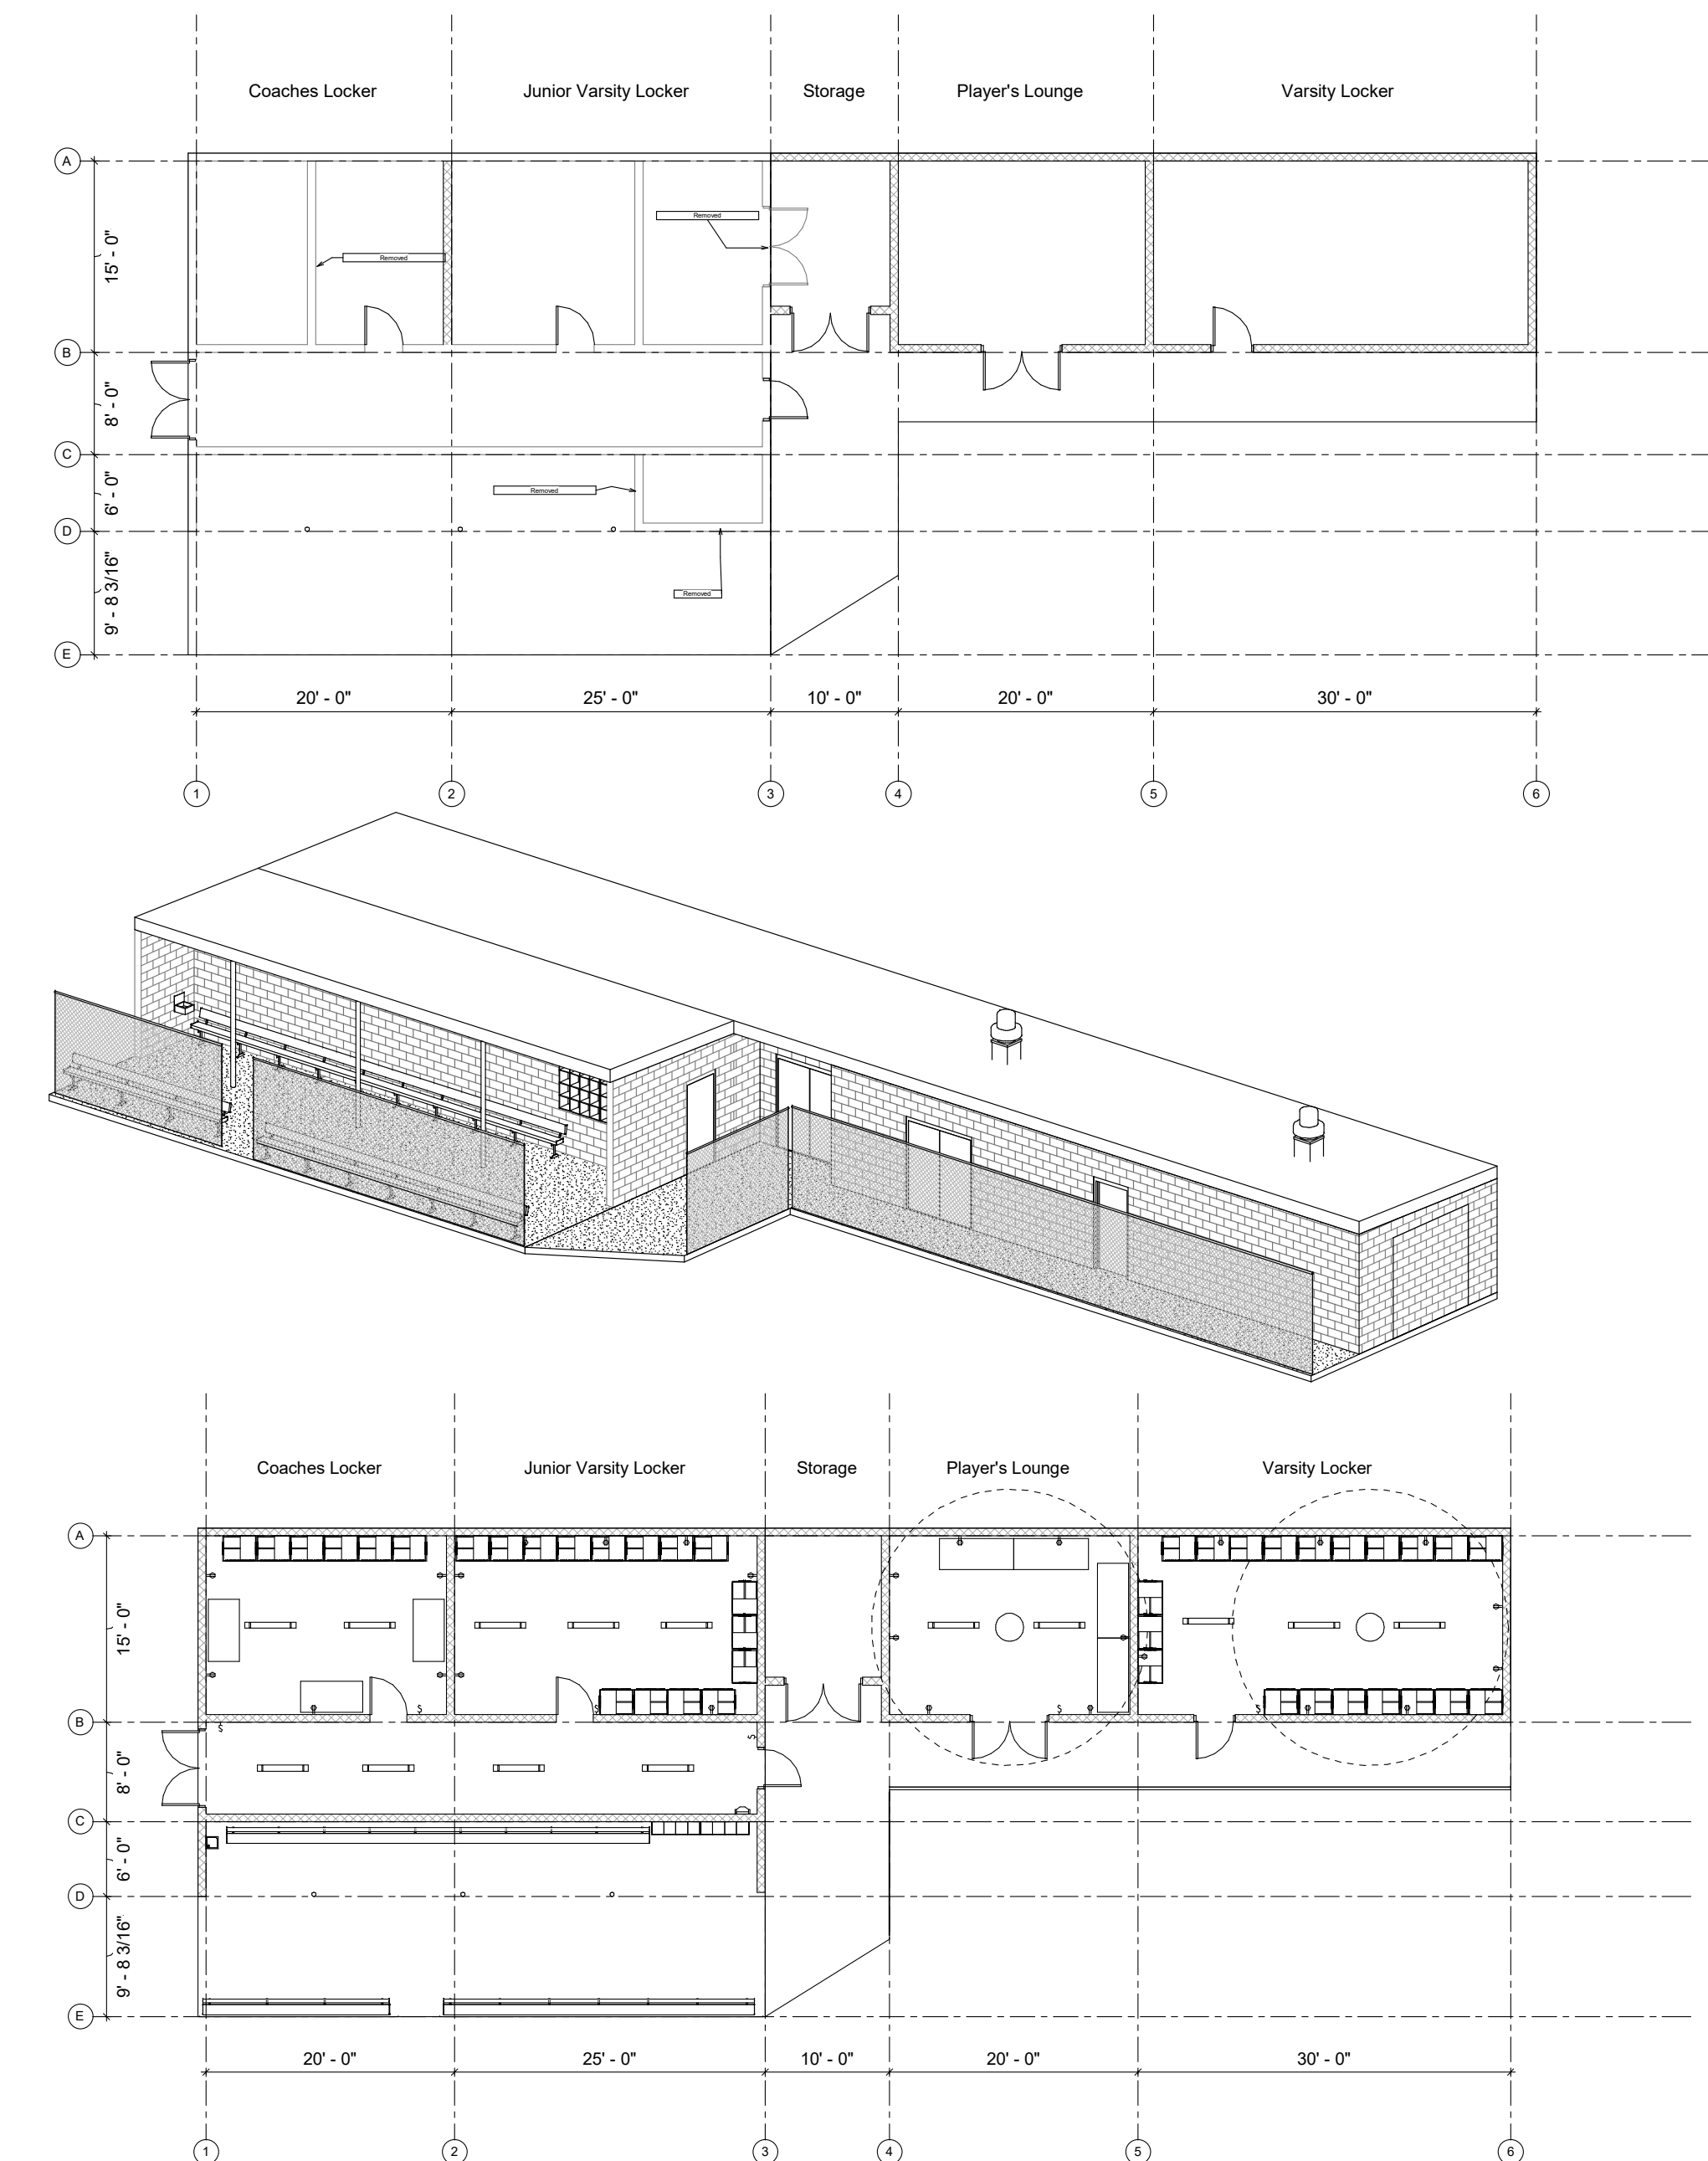

Proposed Design

Contact Information
aramir80@calpoly.edu