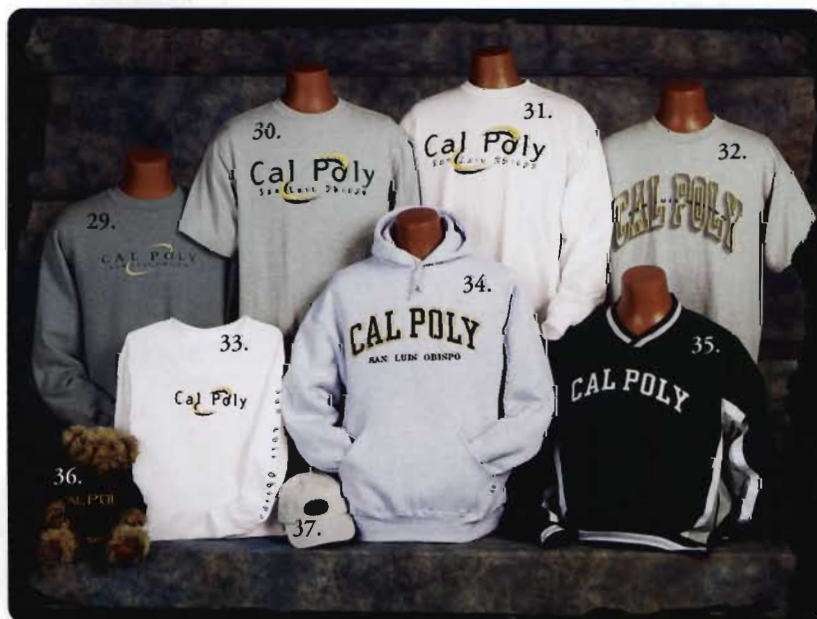

35. CAL POLY pullover. School name full front with side zipper and v-neck on Russell® 100% nylon. Green/white/gray. M,L,XL,XXL,XXXL \$68.99

36. CAL POLY teddy bear. 'Legend Bear Jr.' sports a green sweater with school name by Collegiate Traditions®. \$32.99

37. CAL POLY cap. Cap features wool oval accented with embroidery on The Game® 100% cotton. Cement/green. Adjustable. \$16.99

38. CAL POLY wine glass. School name and logo in green and gold by Capri®. \$8.99

18.

42. CAL POLY class rings. For men or women. It's never too late to order your class ring; a symbol of achievement to be worn with justified pride by Art Carved®. Gold assorted. Call the *El Corral Bookstore* for ordering information: 1-800-367-0771.