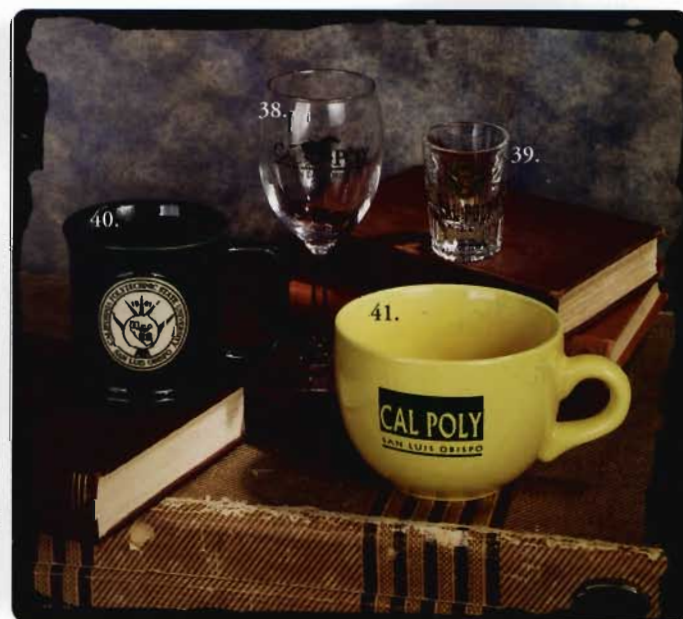

37. CAL POLY cap. Cap features wool oval accented with embroidery on The Game® 100% cotton. Cement/green. Adjustable. \$16.99

38. CAL POLY wine glass. School name and logo in green and gold by Capri®. \$8.99

39. CAL POLY shot glass. Features school name and seal in green and gold by Capri®. \$5.99

40. CAL POLY mug. Distinguished green ceramic mug with school seal by R&D Specialty®. \$12.99

41. CAL POLY soup mug. Yellow mug with green Cal Poly bar design by Tchotchke's®. \$8.99

18.

42. CAL POLY class rings. For men or women. It's never too late to order your class ring; a symbol of achievement to be worn with justified pride by Art Carved®. Gold assorted. Call the *El Corral Bookstore* for ordering information: 1-800-367-0771.