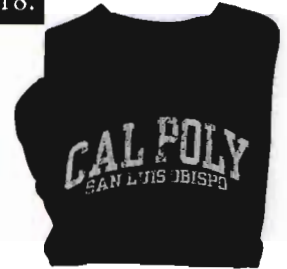

33. CAL POLY Youth long-sleeve T-shirt. Popular swirl design as in #3m and #3n with school name printed center chest with lettering down left arm on JanSport® 100% cotton. White. S,M,L \$14.99

34. CAL POLY hooded pullover sweatshirt. Nylon lettering accented with embroidery on Russell® 50% cotton/50% polyester. Birch, green, navy or oxford. S,M,L,XL,XXL \$42.99

35. CAL POLY pullover. School name full front with side zipper and v-neck on Russell® 100% nylon. Green/white/gray. M,L,XL,XXL,XXXL \$68.99

36. CAL POLY teddy bear. 'Legend Bear Jr.' sports a green sweater with school name by Collegiate Traditions®. \$32.99

37. CAL POLY cap. Cap features wool oval accented with embroidery on The Game® 100% cotton. Cement/green. Adjustable. \$16.99

38. CAL POLY wine glass. School name and logo in green and gold by Capri®. \$8.99

18.

42. CAL POLY class rings. For men or women. It's never too late to order your class ring; a symbol of achievement to be worn with justified pride by Art Carved®. Gold assorted. Call the *El Corral Bookstore* for ordering information: 1-800-367-0771.