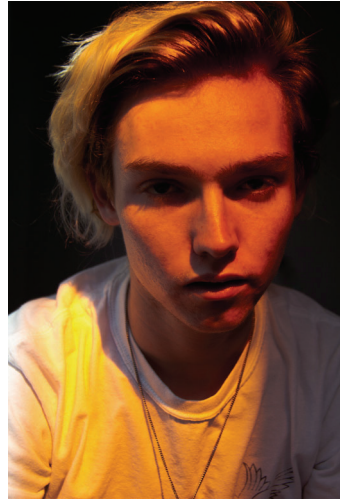

2018

Trey in Yellow; Roslyn in Green; Gabby in Red

Emily Seiter

Follow this and additional works at: <https://digitalcommons.calpoly.edu/raw>

Part of the [Art and Design Commons](#)

Recommended Citation

Seiter, Emily (2018) "Trey in Yellow; Roslyn in Green; Gabby in Red," *.RAW Journal of Art and Design*: Vol. 3 : Iss. 2 , Article 26.

Sometimes I see people as colors. Some may call it auras; some may call it my imagination. I'm not sure what or why exactly I notice colors in people but it gives me direction in portraiture.

TREY IN YELLOW