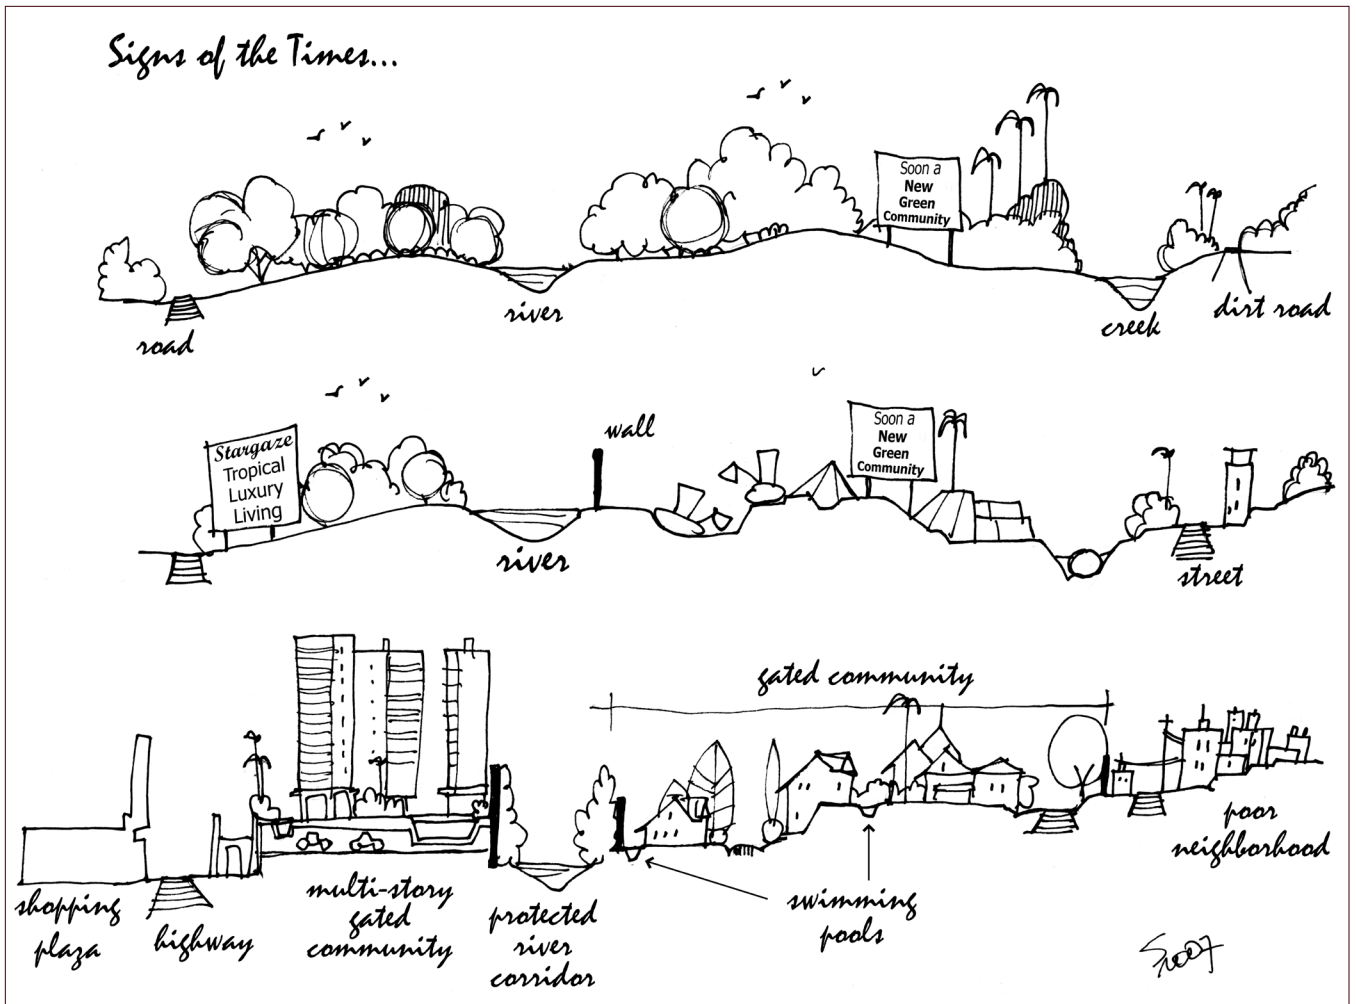

CARTOON CORNER

Silvio Soares Macedo, Ph.D.

Professor of Architecture, State University of Sao Paulo, Brazil. Special for FOCUS.